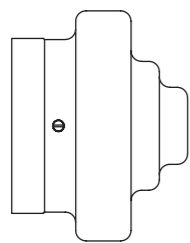

ART WALL / CEILING LAMP

MATERIAL:

Plated Gold Metal, Transparent Glass.

PRODUCT INFO:

Light source: Integrated non-replaceable LED EDISON, max. 7W, 410lm, 3000K, 220-240V, 350mA.

Weight: 2kgr

Packaging: 33x33x32cm - 3Kgr

Reference: KS6412C1

Versions: UK and US on request.

20cm / 7.87"

16cm / 6.29"

20cm /
7.87"