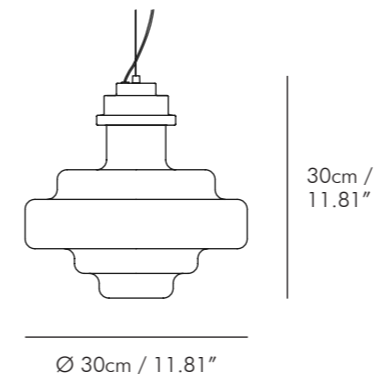

ART PENDANT LAMP

by Hugo Tejada

MATERIAL:

Plated Gold Metal, Transparent Glass, Black Textile Cord.

PRODUCT INFO:

Light source: E14 - max. 60W Incandescent. Recommended light source: Vintage bulb, 600-1000 lm, 2700 K. Light source not included.

Cord: Metal cord: 1,8m. Textil cord: 2m. Adjustable height about the lamp.

Weight: 2,5kgr

Packaging: 42x42x37cm - 4,5Kgr

Reference: KS2450S1

Versions: UK and US on request.