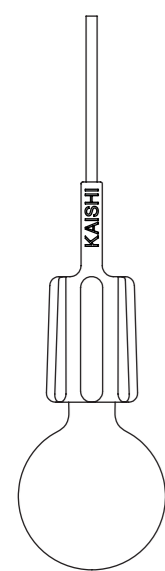

GUM PENDANT LAMP

by Hugo Tejada

Red

Green

Orange

MATERIAL:

Silicone Color, Color Textile Cord.

PRODUCT INFO:

Light source: E27 - max. 60W Incandescent. Recommended light source: Vintage bulb, 600-1200 lm, 2700 K. Light source not included.

Cord: Textil cord: 2m.

Weight: 0,3kgr

Packaging: 21x21x12cm - 0,7Kgr

Reference: KS2319S-BK / KS2319S-OR / KS2319S-GR / KS2319S-RD

Versions: UK and US on request.

01

Kaishi Lamps

12cm /
4.72"

Ø 5cm / 1.96"