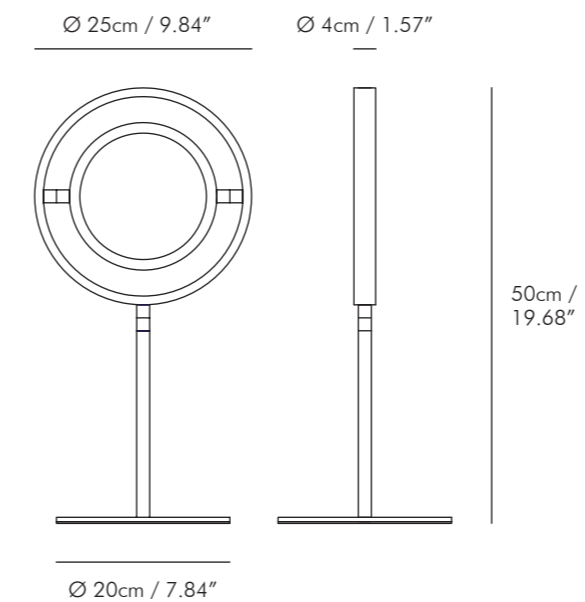

MAKEUP TABLE LAMP

by Hugo Tejada

MATERIAL:

White Matt Aluminium, Transparent Cord.

PRODUCT INFO:

Light source: Integrated non-replaceable LED EDISON, max. 8W, 880lm, 3000K, 220-240V, 300mA.

Cord: Transparent cord: 1,5m. Transparent plug.

Weight: 3,5kgr

Packaging: 55x30x11 cm - 4,5Kgr

Reference: KS6310T-LED

Versions: UK and US on request.