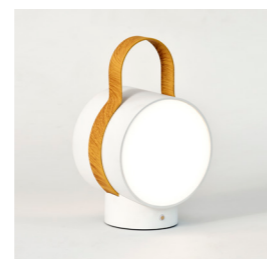

TAKE A WAY PORTABLE LAMP

by Hugo Tejada

Painted Gold

Painted Wood

Charger

MATERIAL:

Painted Gold, Painted Wood, Aluminium, Lithium Battery.

PRODUCT INFO:

Light source: Integrated non-replaceable LED EDISON dimmable, max. 5W, 330lm, 3000K, 220-240V, 600mA. Clase II.

Weight: 2kgr

Packaging: 23x19x30cm - 2,6Kgr

Reference: KS6311T-LED-GL / KS6311T-LED-GL

Versions: UK and US on request.

25cm /
9.84"

Ø 16cm / 6.29"